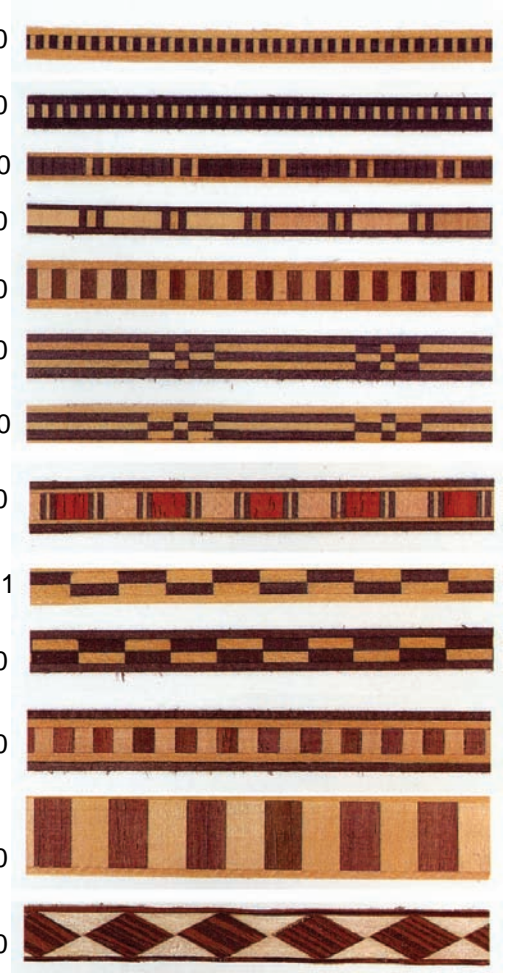

D94 £1.70

D96 £1.70

D3A £1.70

D87 £1.70

D75 £2.50

D85 £3.20

D84A £3.20

D532 £2.90

D 1 4 1
£3.50

D142 £3.50

D103 £2.60

D48 £2.70

D45 £7.50