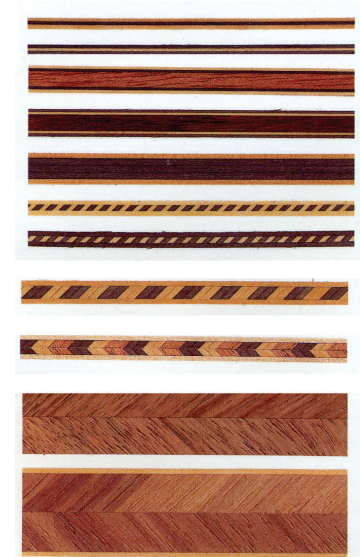

Inlay Bandings Price List

Square Lines

Boxwood and Black
1.5mm 40p 2.7mm 65p
Ebony
1.5mm £1.40 2.7mm £1.85
Rosewood
1.5mm 70p

Tulipwood inlays (Boxwood)

 4mm £2.00

Tulipwood inlays (Black lined)

 6mm £2.25

Kingwood Inlays

 6mm £2.20

 10mm £2.60

Satinwood Inlays

 6mm £1.85

 10mm £2.20

L235 £0.90p

L236 £0.90p

LM6 £1.35